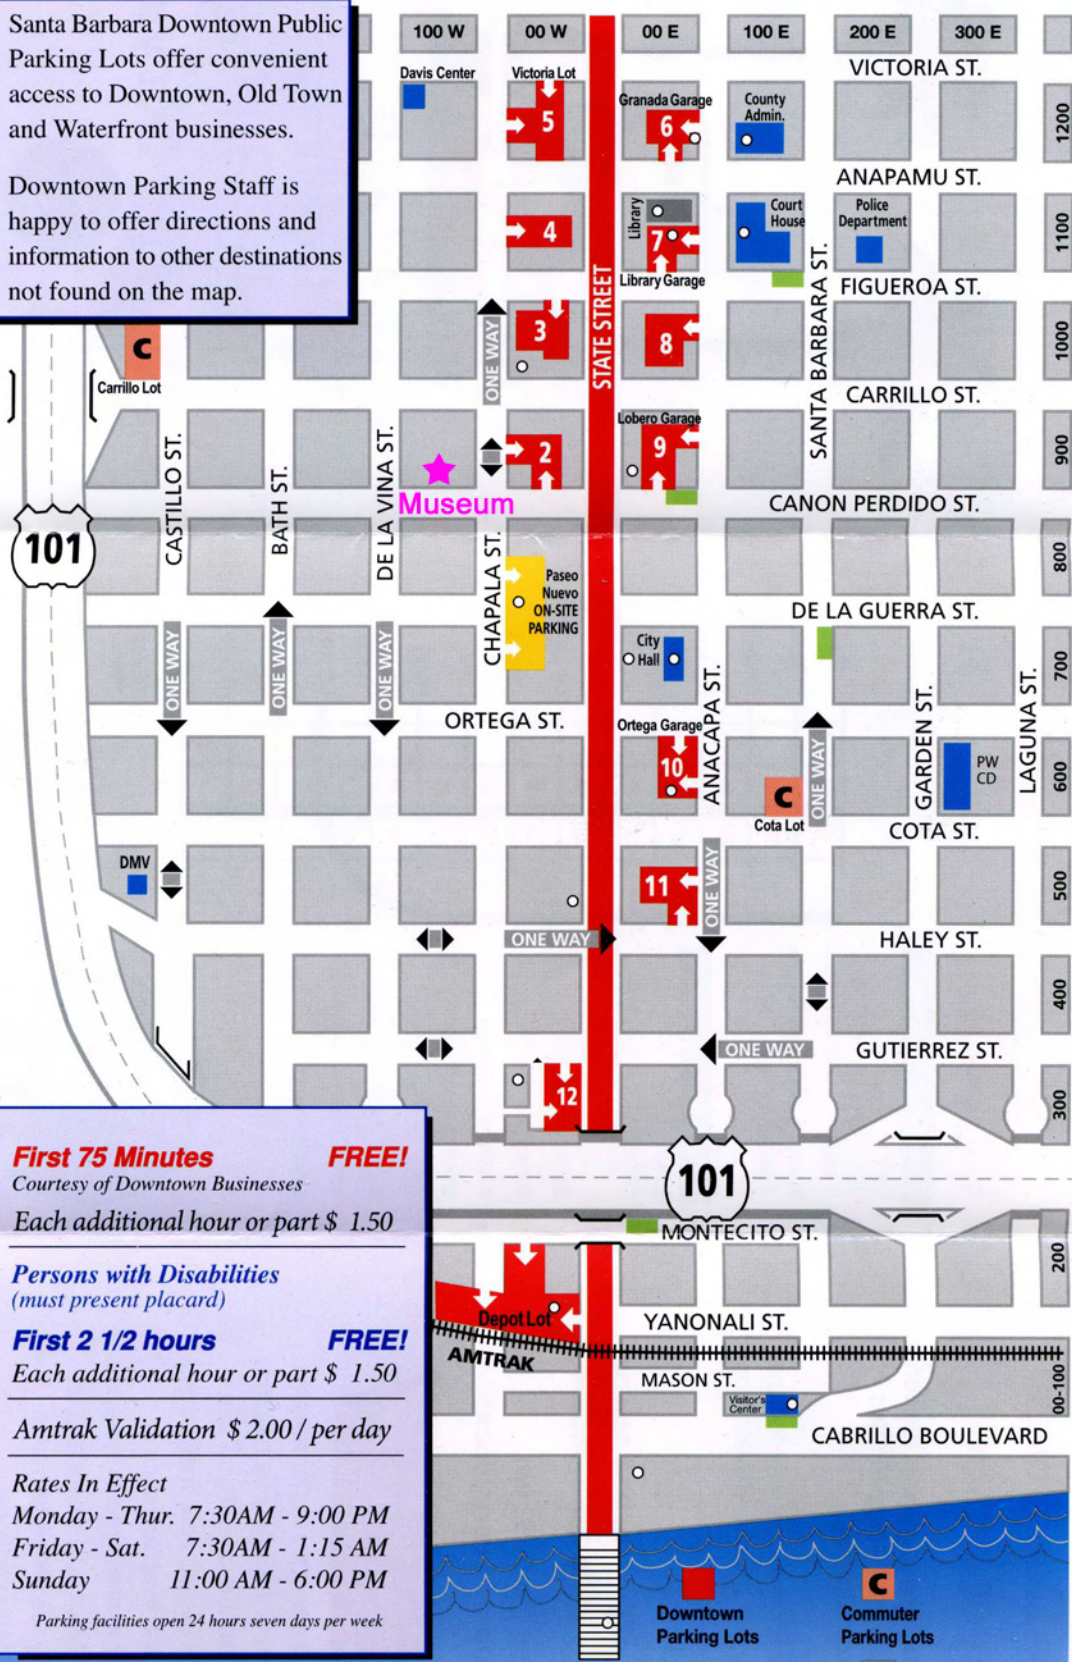

Where To Park In Downtown Santa Barbara

Santa Barbara Downtown Public Parking Lots offer convenient access to Downtown, Old Town and Waterfront businesses.

Downtown Parking Staff is happy to offer directions and information to other destinations not found on the map.

First 75 Minutes FREE!
 Courtesy of Downtown Businesses
 Each additional hour or part \$ 1.50

Persons with Disabilities
 (must present placard)

First 2 1/2 hours FREE!
 Each additional hour or part \$ 1.50

Catch the Downtown Waterfront Shuttle!

Downtown employees, shoppers and residents are encouraged to use the Battery-Electric Downtown – Waterfront Shuttle.

The shuttles provide an excellent way to travel between Downtown, Old Town and Waterfront businesses without a car.

Shuttle Schedule & Map

Hours & Frequency

Downtown Shuttle

Daily
8am-10am every 30 min.
10am-6pm every 10 min.

Fridays & Saturday Evenings
6pm-9pm every 15 min.

Waterfront Shuttle

Daily
10am-6pm every 30 min.