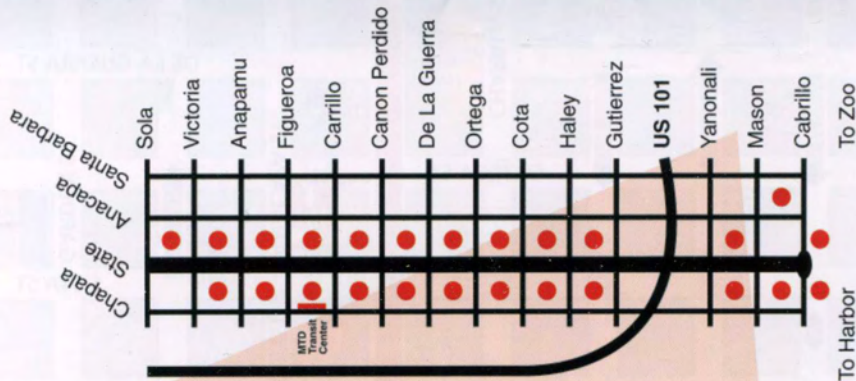

Park in any one of the lots and hop on the Downtown – Waterfront Shuttle

Catch it on State Street, there is a stop on every block!

The Downtown Parking Mission Statement:

Downtown Parking operates in partnership with the Downtown Community by helping to sustain the economic vitality of the Downtown Business District while maintaining its historical and livable qualities. The parking supply is managed to increase parking availability for customers and to provide employees with alternative transportation options.

Shuttle Schedule & Map

Hours & Frequency

Downtown Shuttle

Daily
8am-10am every 30 min.
10am-6pm every 10 min.

Fridays & Saturday Evenings
6pm-9pm every 15 min.

Waterfront Shuttle

Daily
10am-6pm every 30 min.

Schedule may vary seasonally. Please check for updated times at shuttle stops. Look for this symbol to find your conveniently located shuttle stops.

Map not to scale

Fare Just 25¢

General Transit Information: 683-3702
www.sbrmtd.gov